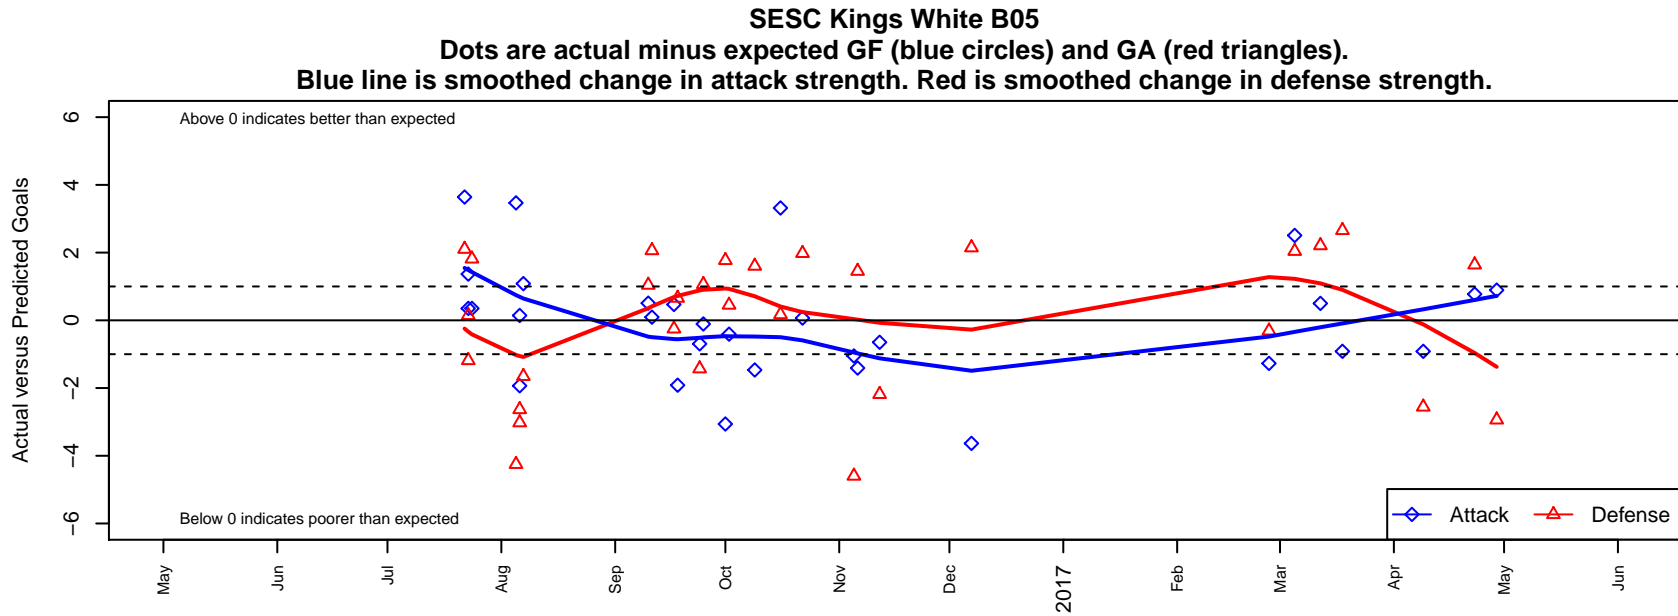

**attack and defense variance (black dot)
relative to other teams
and top 10 in region**

**attack and defense rating
relative to others at age
and all opponents in last 13 months**

SESC Kings White B05

Southeast SC
Portland, OR
B05 total strength=351
attack=0.31 defense=0.15
fall league = PTT B05 Div 2 White
spr league = Spr OYS B05 Div 2 White

alt names used:
Southeast Kings White BU12
SESC KINGS WHITE (OR)
Southeast SC 05B Kings white
Southeast SC 05B Kings white
Southeast SC 05B Kings white

Venues played:
2016 Oswego Nike Cup Bronze U12
2016 Mt Hood Challenge U12 Bronze
2016 PTT B05 Division 2 White
2016 OYS Founders Cup B05
2016 Spr OYS B05 Division 2 White