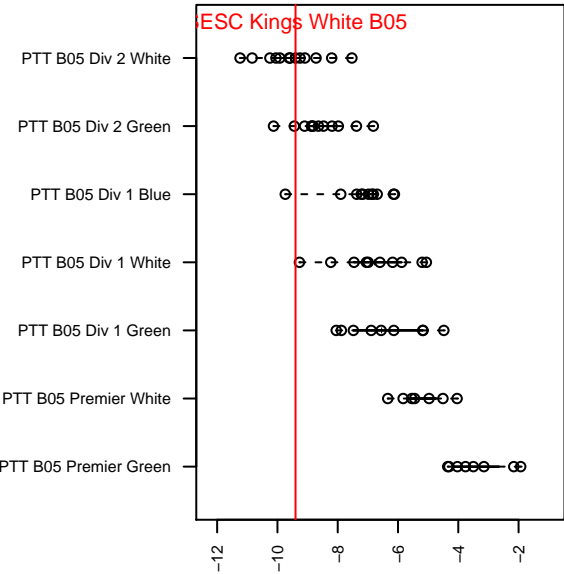

**attack and defense rating
relative to others at age
and all opponents in last 13 months**